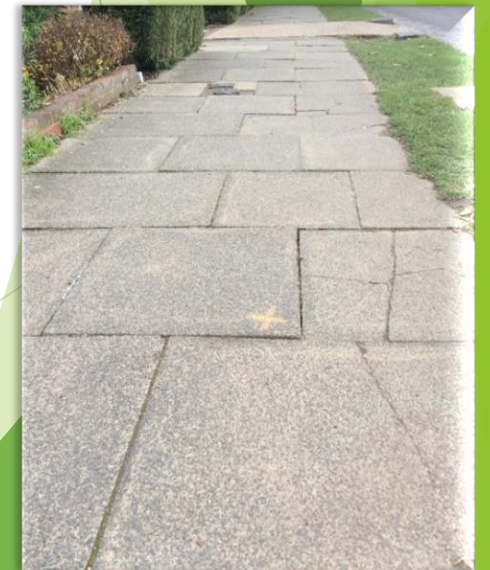

Surrey County Council look after our Roads and Pavements - we need to ask the council to come and fix these for us.

You can help by signing the petition [here](#) or by using the QR code below.

Thank you for your support. Written by Pupil Parliament at Wallace Fields Infant School & Nursery (November 2021)

Help Us to....

Fix Our Footpaths

The Problem: The Footpaths around Wallace Fields Infant School & Nursery are 'bumpy and uneven'

Grown ups and children are getting hurt on their journey to and from school, by tripping over the bumps.

‘Once I tripped over one of the big bumps coming to school and I had a bump on my nose’ Harry

‘My foot got stuck and I tripped and hurt my hands and my knees’ Kyle

Some of the cracks are higher than 2cm