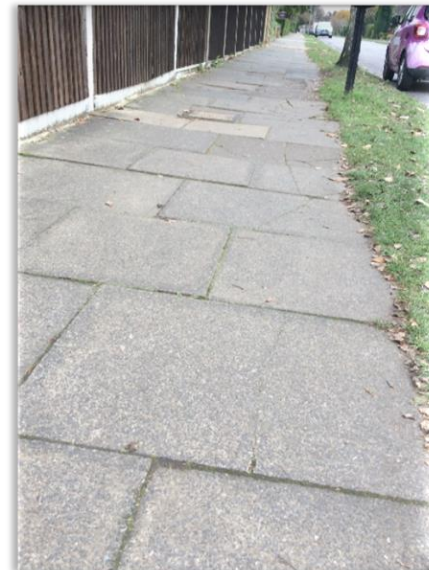

Surrey County Council look after our Roads and Pavements - we need to ask the council to come and fix these for us.

You can help by signing the petition [here](#) or by using the QR code below.

Thank you for your support. Written by Pupil Parliament at Wallace Fields Infant School & Nursery (November 2021)

Help Us to....

Fix Our Footpaths

The Problem: The Footpaths around Wallace Fields Infant School & Nursery are 'bumpy and uneven'

Grown ups and children are getting hurt on their journey to and from school, by tripping over the bumps.

‘Once I tripped over one of the big bumps coming to school and I had a bump on my nose’ Harry

‘My foot got stuck and I tripped and hurt my hands and my knees’ Kyle

Some of the cracks are higher than 2cm